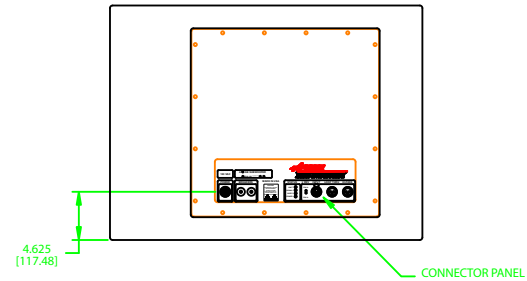

NOTES: UNLESS OTHERWISE SPECIFIED

1. OPTIONAL TRIM IS NOT SHOWN.
2. DIMENSIONS ARE SHOWN IN INCHES & [MILLIMETERS].

NOT TO SCALE

SCALE 1/5 DRAWN WVE 2/20/02

PRODUCT NUMBER: 105-0050

SIZE D DRAWING NO. ZAPLSB

REVISION A

APL-SB POWERED
SUBWOOFER

APOGEE
SOUND INTERNATIONAL, LLC